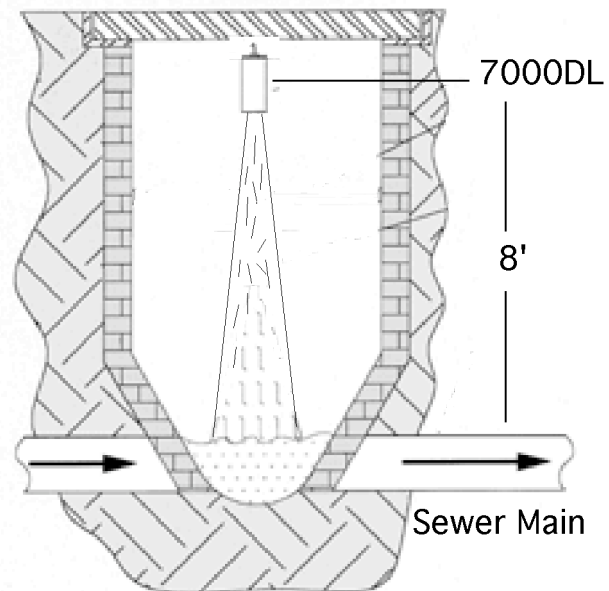

Model 7500DL System

- 5 - Model 7000DL Loggers
- 1 - Software Package

PRODUCING SOLUTIONS FOR WATER & WASTEWATER

130 West Main Street, Silverdale, PA 18962
Phone: 215-453-2533 – Fax: 215-453-1101 - Web: www.enchlor.com